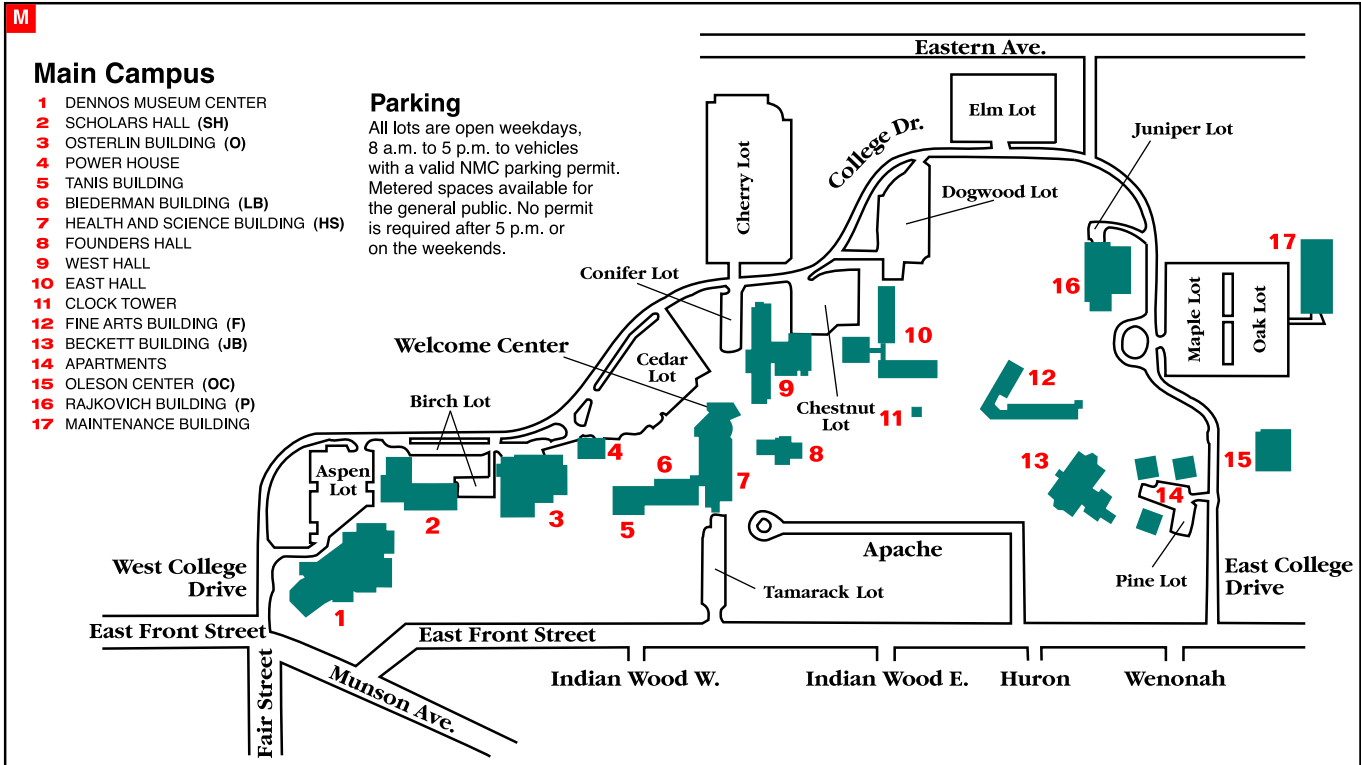

NORTHWESTERN MICHIGAN COLLEGE LOCATION MAPS

M. Main Campus

U. University Center Campus

- ★ University Center Building
- ① Council of Governments
- ② Great Lakes Nonprofit Institute
- ③ Water Studies Institute

G. Great Lakes Campus

- ④ Water Studies Institute Lab
- ⑤ Maritime Academy
- ⑥ Culinary Institute
- ⑦ Hagerty Center

A. Aero Park Campus

- ⑧ Automotive Technology Program, Shipping and Receiving
- ⑨ Aviation Building
- ⑩ Michigan Technical Education CenterSM (M-TECSM)