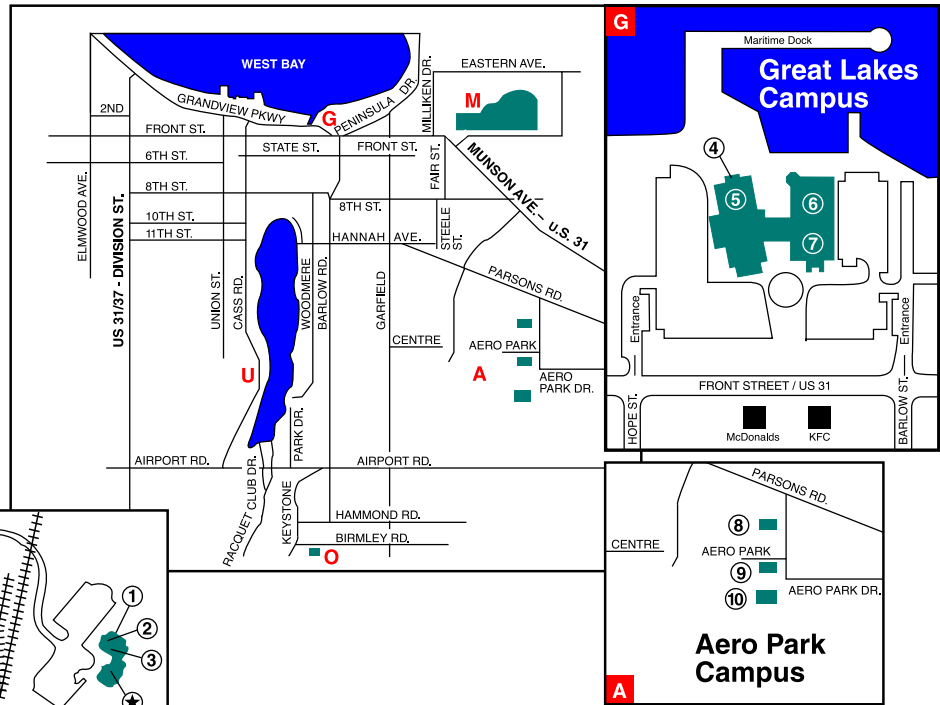

NORTHWESTERN MICHIGAN COLLEGE LOCATION MAPS

M. Main Campus

U. University Center Campus

- ★ University Center Building
- ① Council of Governments
- ② Great Lakes Nonprofit Institute
- ③ Water Studies Institute

G. Great Lakes Campus

- ④ Water Studies Institute Lab
- ⑤ Maritime Academy
- ⑥ Culinary Institute
- ⑦ Hagerty Center

A. Aero Park Campus

- ⑧ Automotive Technology Program, Shipping and Receiving
- ⑨ Aviation Building
- ⑩ Michigan Technical Education CenterSM (M-TECSM)