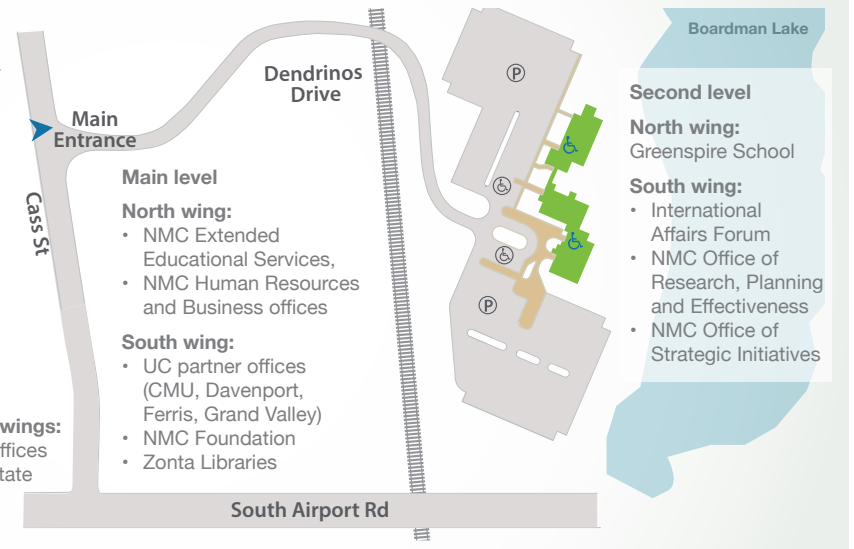

- Child Care Center

**16 Rajkovich Physical Education Building (P)**

**17 Facilities Maintenance Building / Shipping & Receiving**

**18 North Hall (NH)**

**19 Front Street Flats**

## University Center (UC)

2200 Dendrin Drive, Traverse City, MI 49684

## Great Lakes Campus (GL)

715 E. Front St., Traverse City, MI 49686

## Aero Park Campus

2510-2600 Aero Park Drive, Traverse City, MI 49686