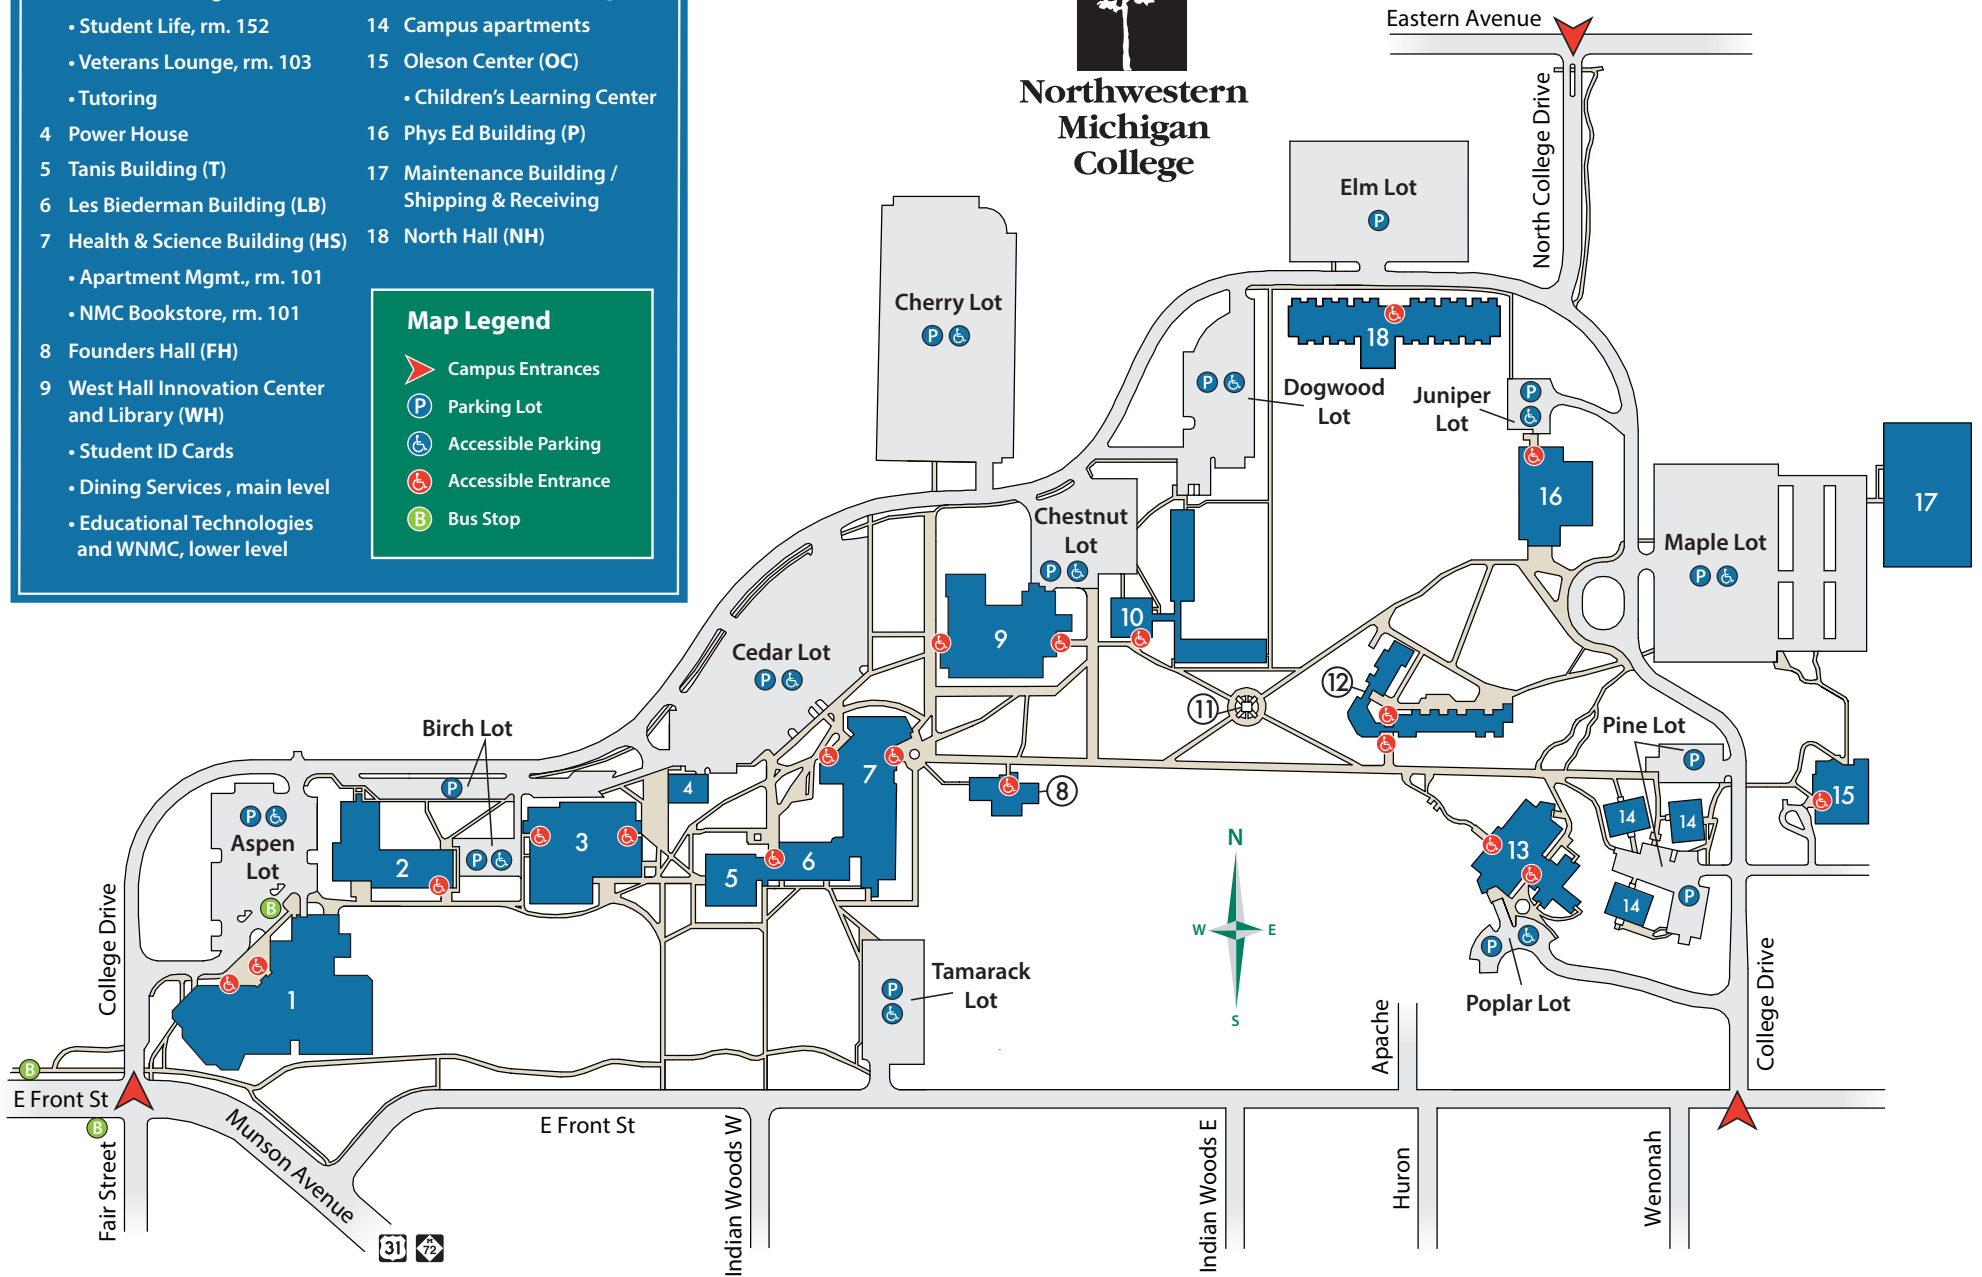

NMC Main Campus

1701 E Front Street
Traverse City, MI

Northwestern Michigan College

1 Dennos Museum (DMC)	10 East Hall (EH)
2 Scholars Hall (SH)	11 Clock Tower
• International Svcs., rm. 29	12 Fine Arts Building (F)
3 Osterlin Building (O)	13 James Beckett Building (JB)
• Student Life, rm. 152	14 Campus apartments
• Veterans Lounge, rm. 103	15 Oleson Center (OC)
• Tutoring	• Children's Learning Center
4 Power House	16 Phys Ed Building (P)
5 Tanis Building (T)	17 Maintenance Building /
6 Les Biederman Building (LB)	Shipping & Receiving
7 Health & Science Building (HS)	18 North Hall (NH)
• Apartment Mgmt., rm. 101	
• NMC Bookstore, rm. 101	

3. **Map Legend**

   - Campus Entrances
   - Parking Lot
   - Accessible Parking
   - Accessible Entrance
   - Bus Stop