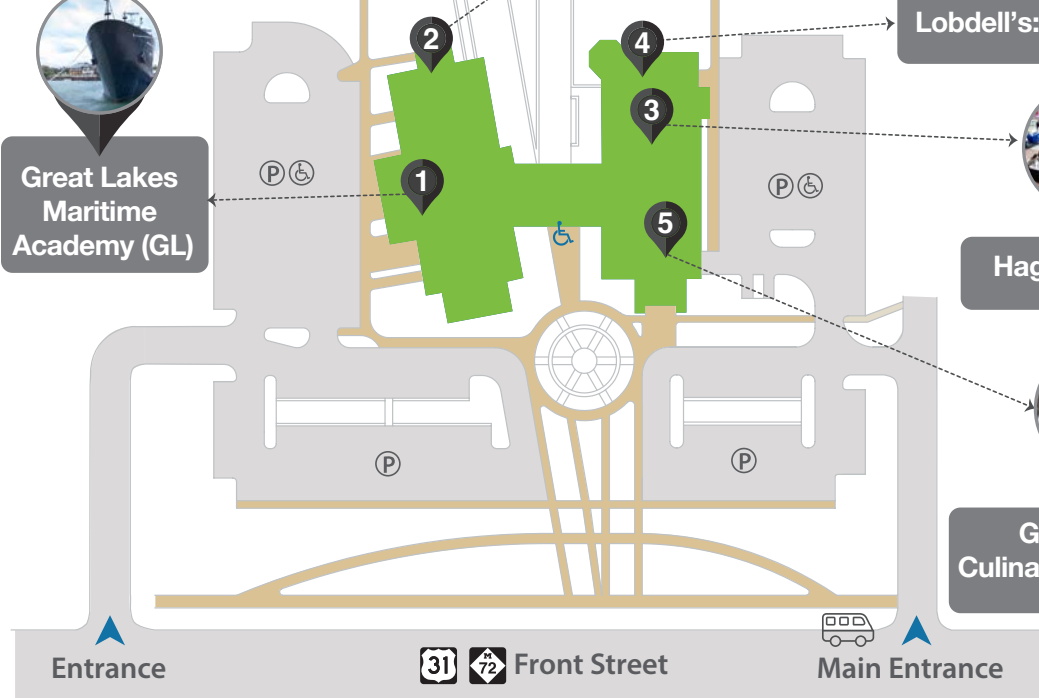

**Northwestern
Michigan College**

Great Lakes Campus (GL)

715 E. Front St., Traverse City, MI 49686

**Great Lakes
Water Studies Institute (GL)**

Lobdell's: A Teaching Restaurant
2nd floor

**Great Lakes
Maritime
Academy (GL)**

Hagerty Center
1st floor

**Great Lakes
Culinary Institute (GL)**
2nd floor

Entrance

Front Street

Main Entrance