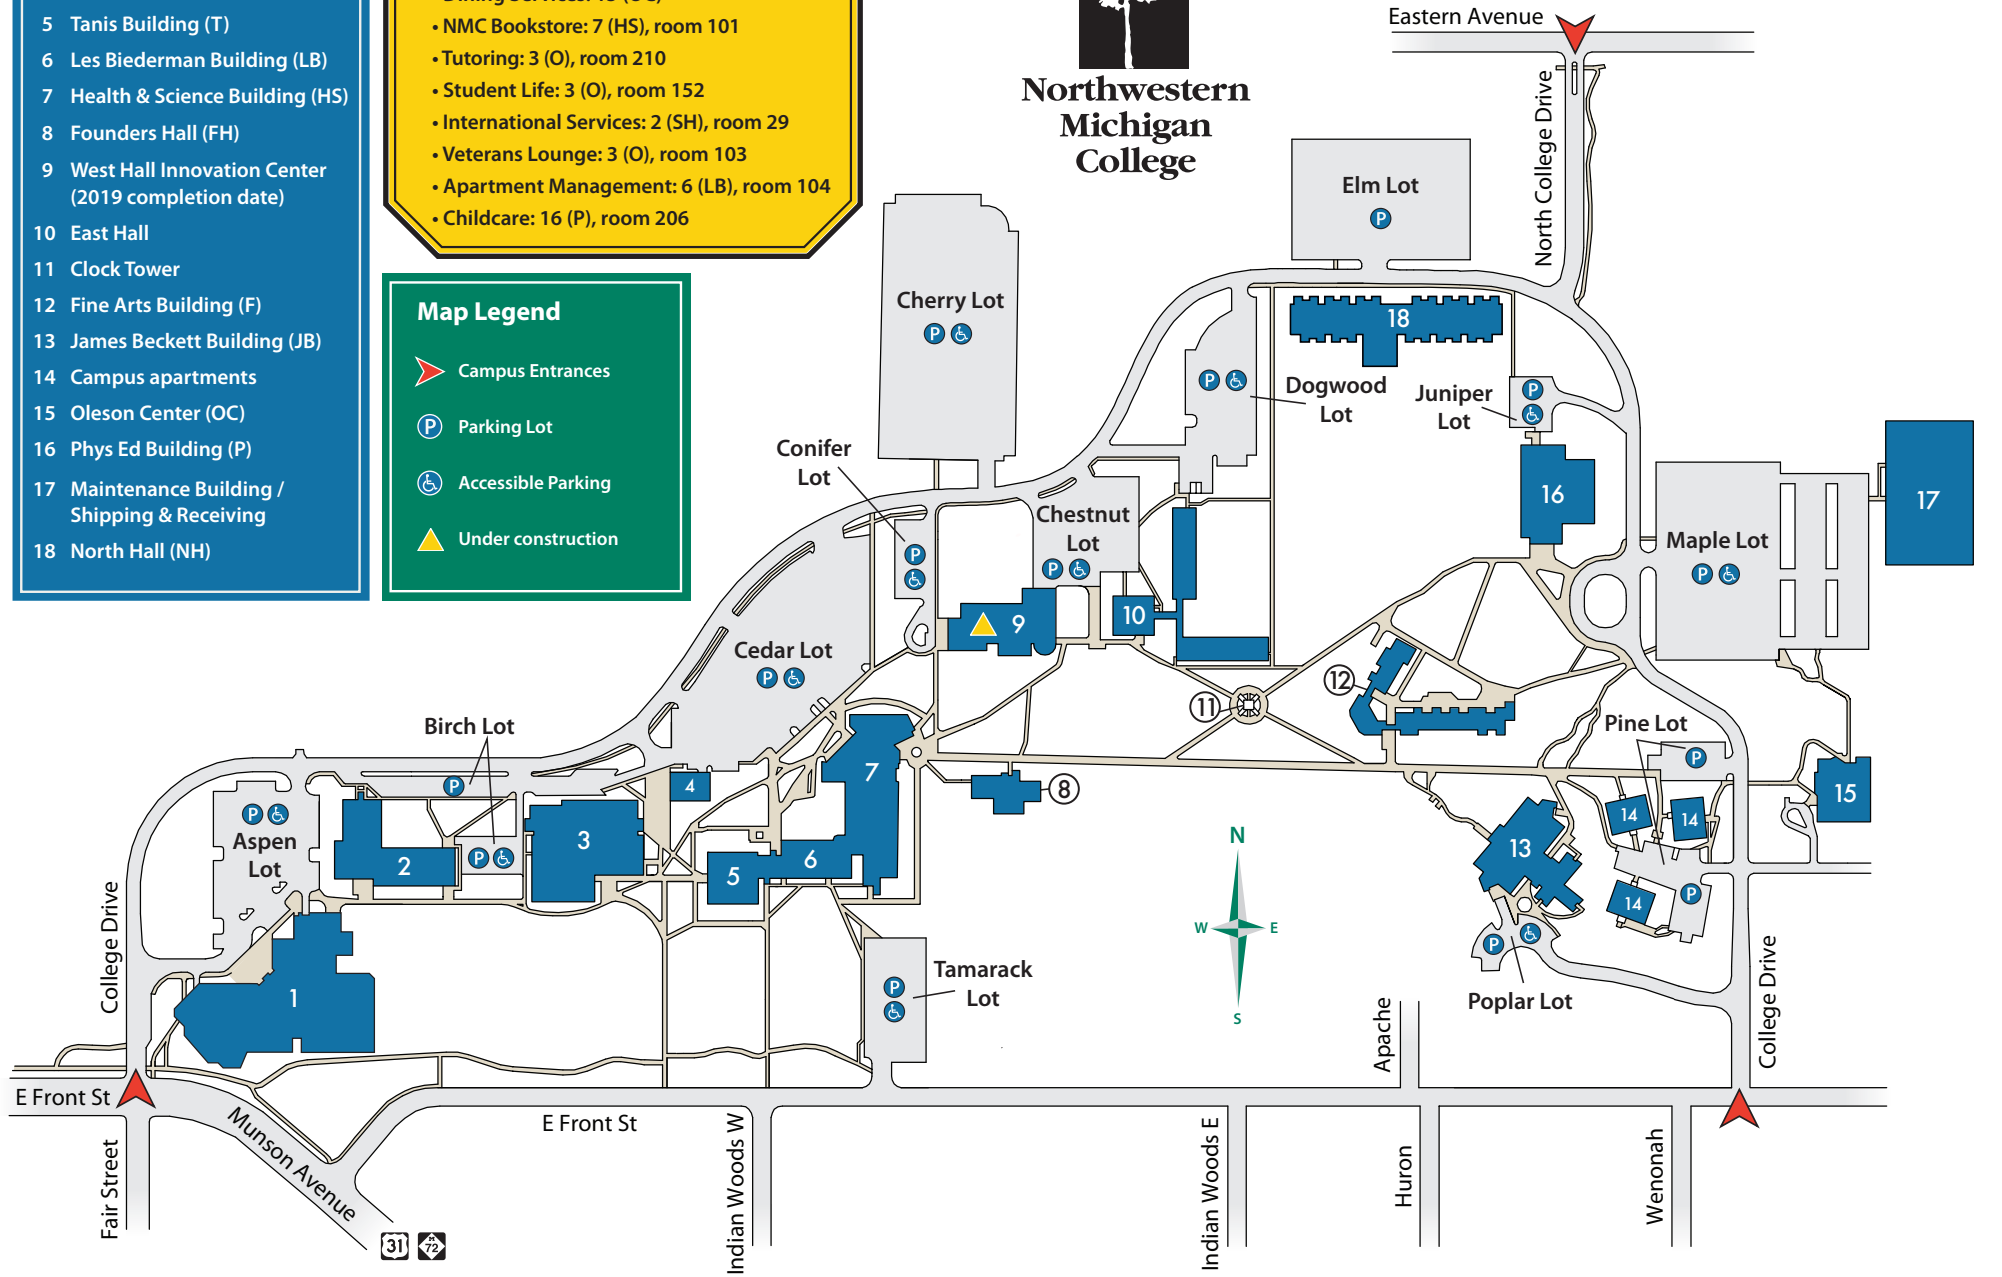

NMC Main Campus

1701 E Front Street
Traverse City, MI

Northwestern Michigan College

- 1 Dennos Museum Center
- 2 Scholars Hall (SH)
- 3 Osterlin Library (O)
- 4 Power House
- 5 Tanis Building (T)
- 6 Les Biederman Building (LB)
- 7 Health & Science Building (HS)
- 8 Founders Hall (FH)
- 9 West Hall Innovation Center (2019 completion date)
- 10 East Hall
- 11 Clock Tower
- 12 Fine Arts Building (F)
- 13 James Beckett Building (JB)
- 14 Campus apartments
- 15 Oleson Center (OC)
- 16 Phys Ed Building (P)
- 17 Maintenance Building / Shipping & Receiving
- 18 North Hall (NH)

Due to the construction of the new West Hall Innovation Center, these services have moved:

- Student ID Cards: 5 (T), room 142
- Dining Services: 15 (OC)
- NMC Bookstore: 7 (HS), room 101
- Tutoring: 3 (O), room 210
- Student Life: 3 (O), room 152
- International Services: 2 (SH), room 29
- Veterans Lounge: 3 (O), room 103
- Apartment Management: 6 (LB), room 104
- Childcare: 16 (P), room 206

Map Legend

- Campus Entrances
- Parking Lot
- Accessible Parking
- Under construction

Map Legend

-  Main Entrance
-  Parking Lot
-  Accessible Parking

**Northwestern
Michigan
College**

Great Lakes Campus
715 E Front Street
Traverse City, MI

Lake Michigan
Grand Traverse Bay

- 1 Maritime Academy
- 2 Water Studies Institute
- 3 Hagerty Center
- 4 Lobdell's Teaching Restaurant
- 5 Culinary Institute

Front Street
Main Entrance

NMC University Center
2200 Dendrinos Drive
Traverse City, MI