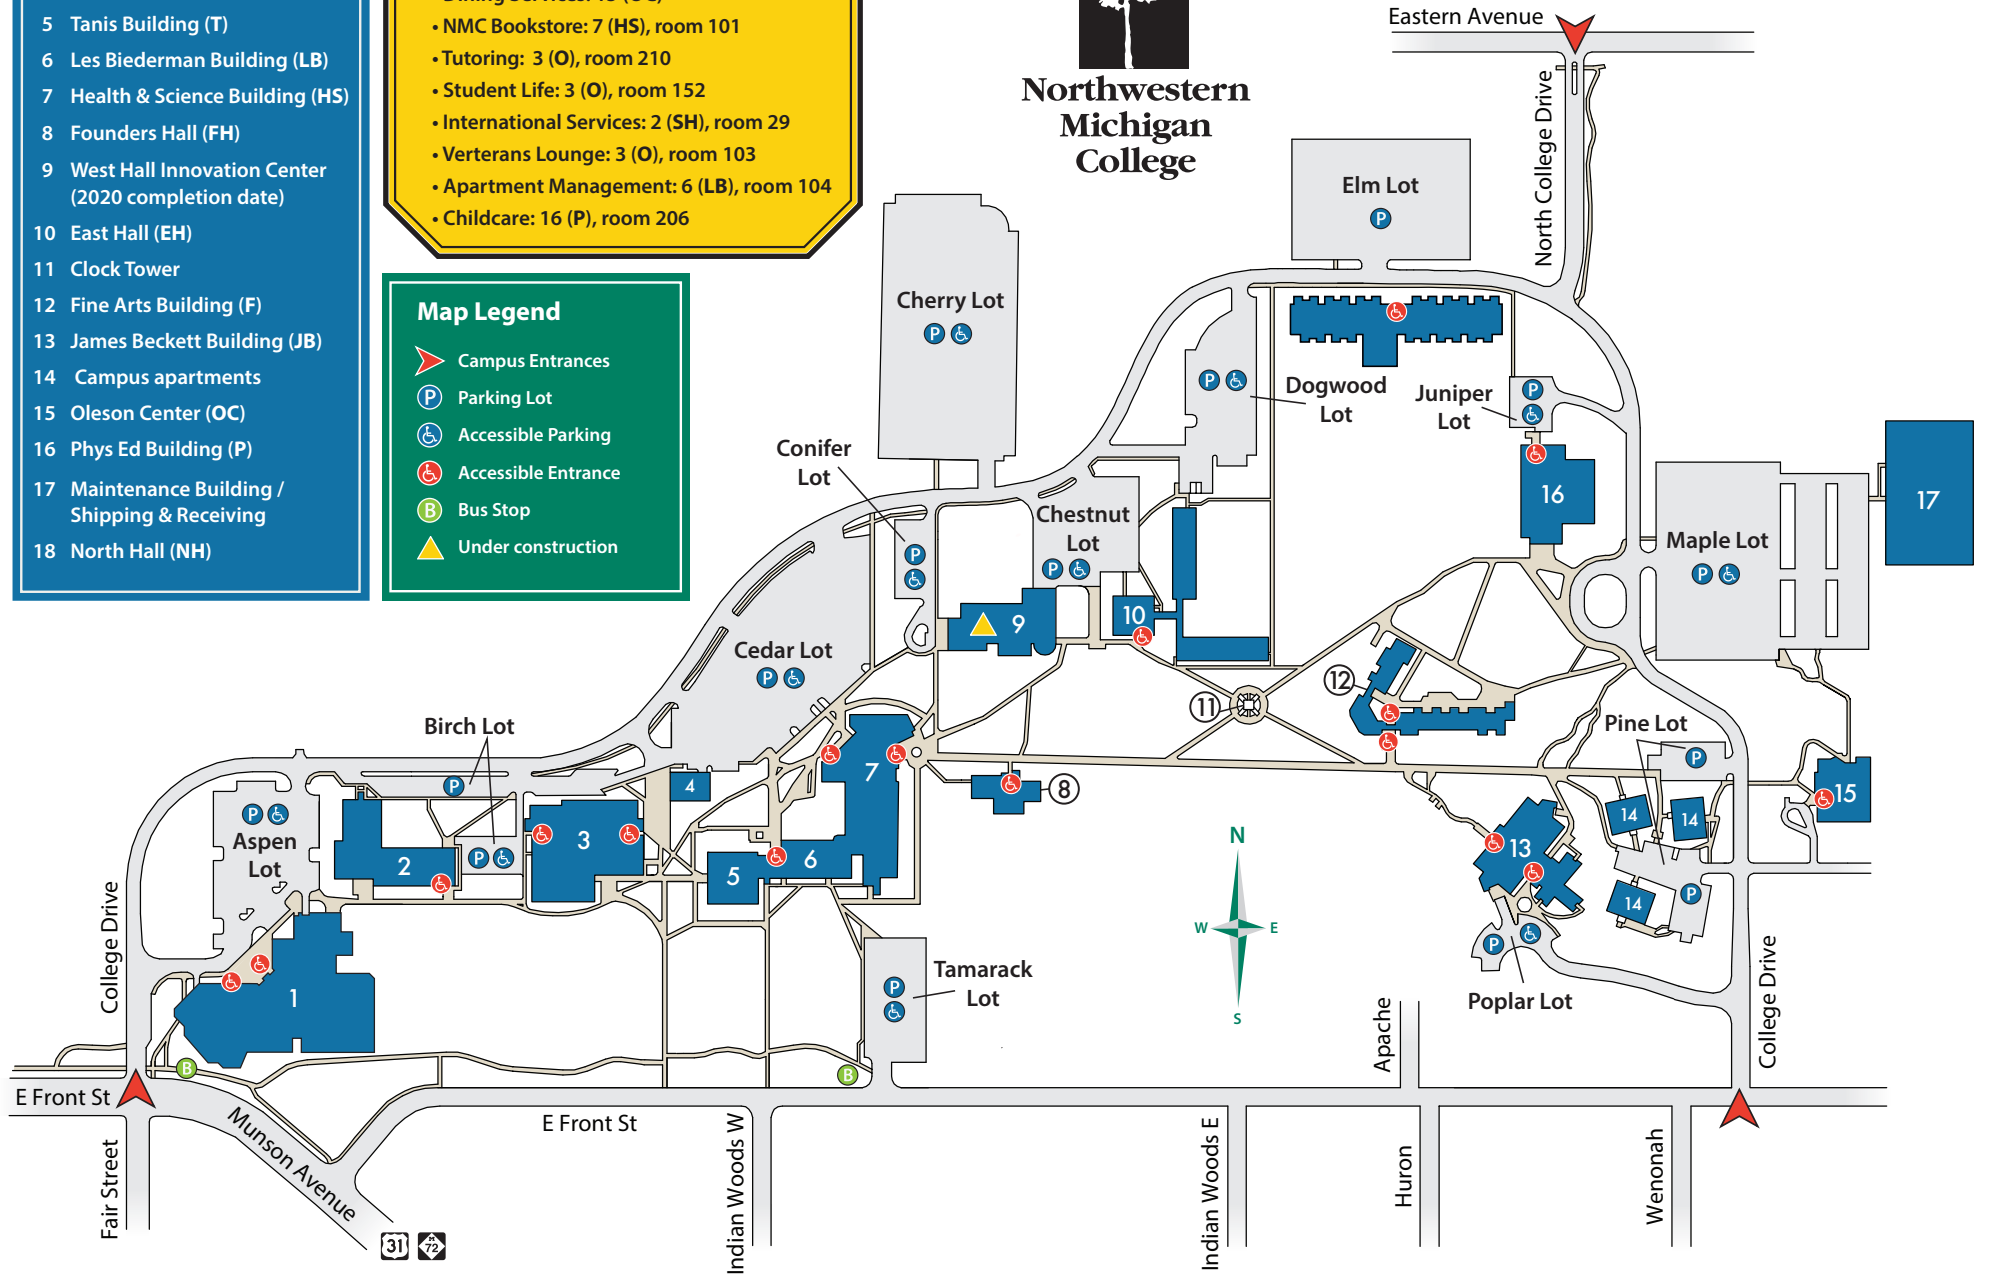

NMC Main Campus

1701 E Front Street
Traverse City, MI

Northwestern Michigan College

1. 1 Dennos Museum Center (DMC)
2. 2 Scholars Hall (SH)
3. 3 Osterlin Library (O)
4. 4 Power House
5. 5 Tanis Building (T)
6. 6 Les Biederman Building (LB)
7. 7 Health & Science Building (HS)
8. 8 Founders Hall (FH)
9. 9 West Hall Innovation Center (2020 completion date)
10. 10 East Hall (EH)
11. 11 Clock Tower
12. 12 Fine Arts Building (F)
13. 13 James Beckett Building (JB)
14. 14 Campus apartments
15. 15 Oleson Center (OC)
16. 16 Phys Ed Building (P)
17. 17 Maintenance Building / Shipping & Receiving
18. 18 North Hall (NH)

Due to the construction of the new West Hall Innovation Center, these services have moved:

- Student ID Cards: 5 (T), room 141
- Dining Services: 15 (OC)
- NMC Bookstore: 7 (HS), room 101
- Tutoring: 3 (O), room 210
- Student Life: 3 (O), room 152
- International Services: 2 (SH), room 29
- Veterans Lounge: 3 (O), room 103
- Apartment Management: 6 (LB), room 104
- Childcare: 16 (P), room 206

Map Legend

- Campus Entrances
- Parking Lot
- Accessible Parking
- Accessible Entrance
- Bus Stop
- Under construction