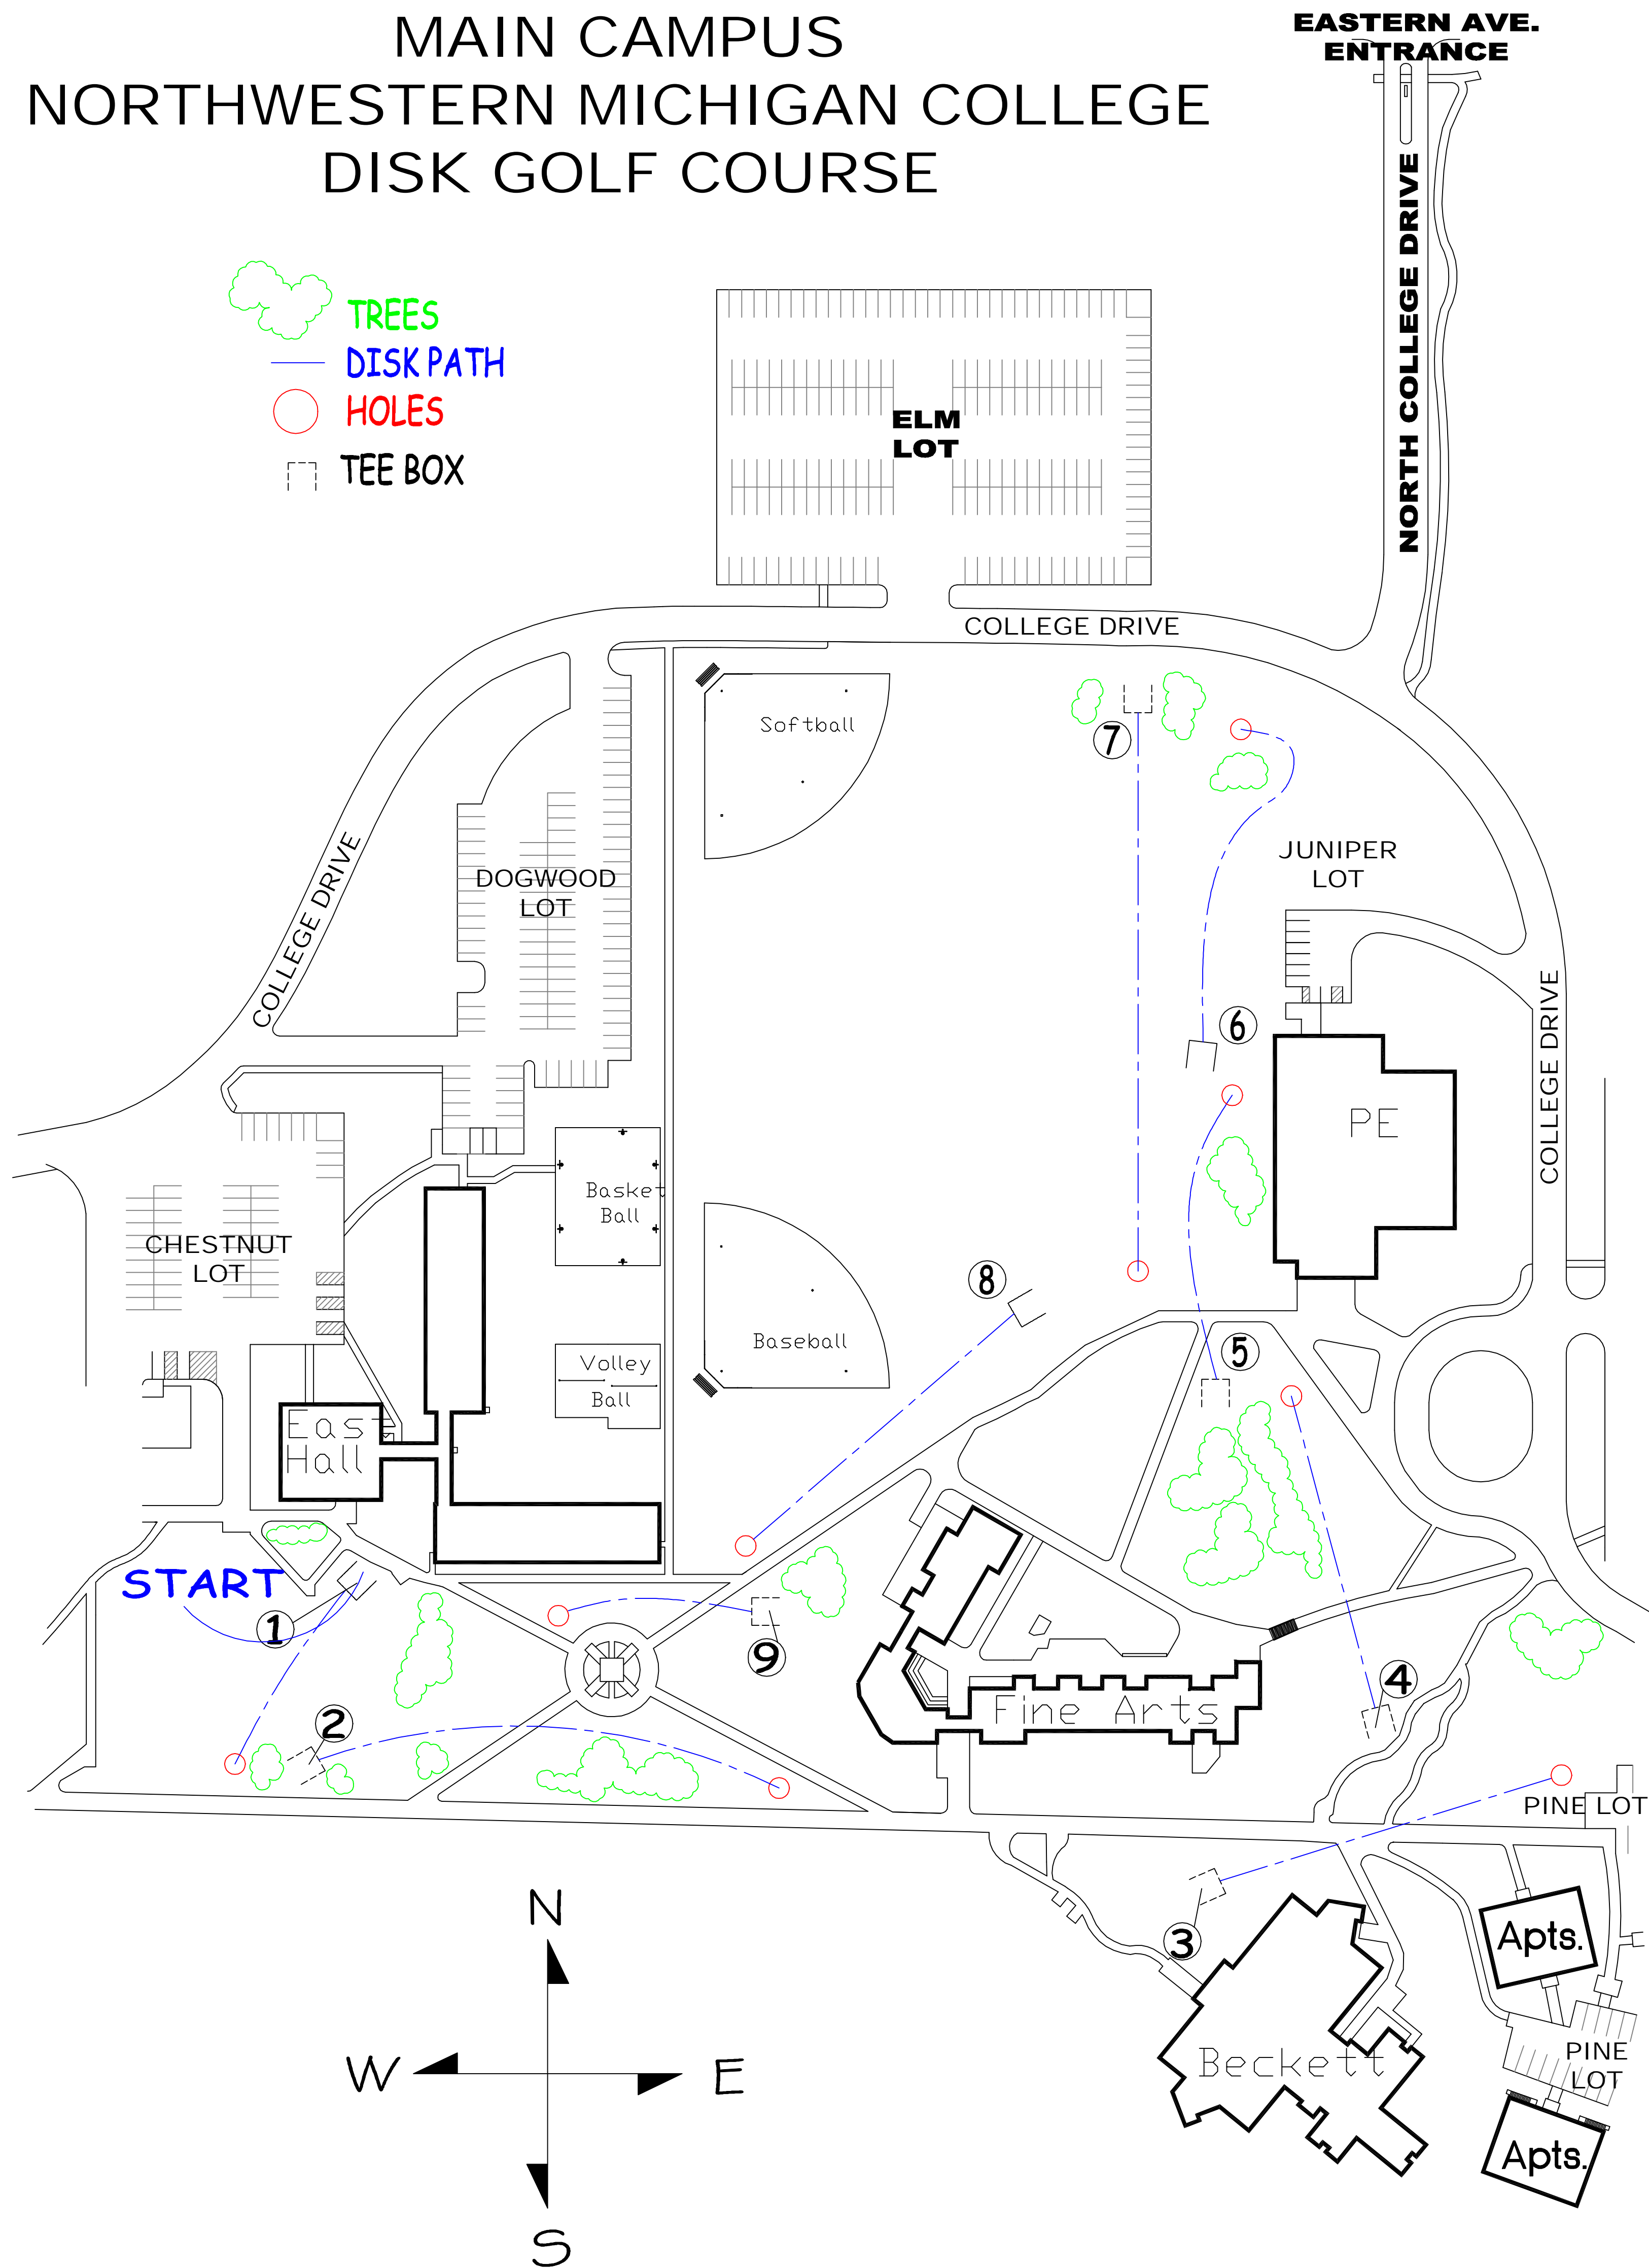

MAIN CAMPUS NORTHWESTERN MICHIGAN COLLEGE DISK GOLF COURSE

-  TREES
-  DISK PATH
-  HOLES
-  TEE BOX

MAIN CAMPUS NORTHWESTERN MICHIGAN COLLEGE DISK GOLF COURSE SCORECARD

NAME				
HOLE 1				
HOLE 2				
HOLE 3				
HOLE 4				
HOLE 5				
HOLE 6				
HOLE 7				
HOLE 8				
HOLE 9				
TOTAL				